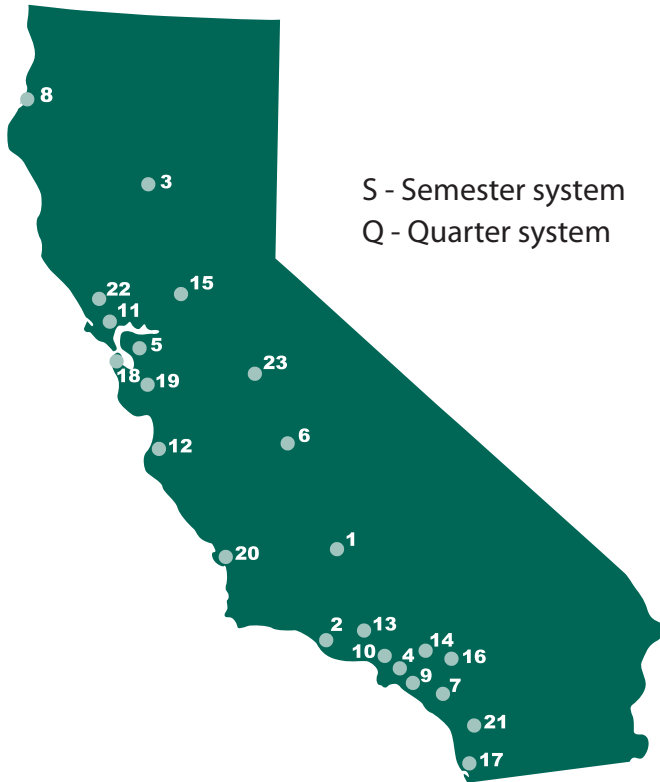

A world of information is just a click away.

Check out the website for the entire **California State University**: www.csumentor.edu. You will find helpful hints, frequently-asked questions, campus tours, and general information about all 23 campuses. The phone number listed for each campus is for the Office of Admisison.